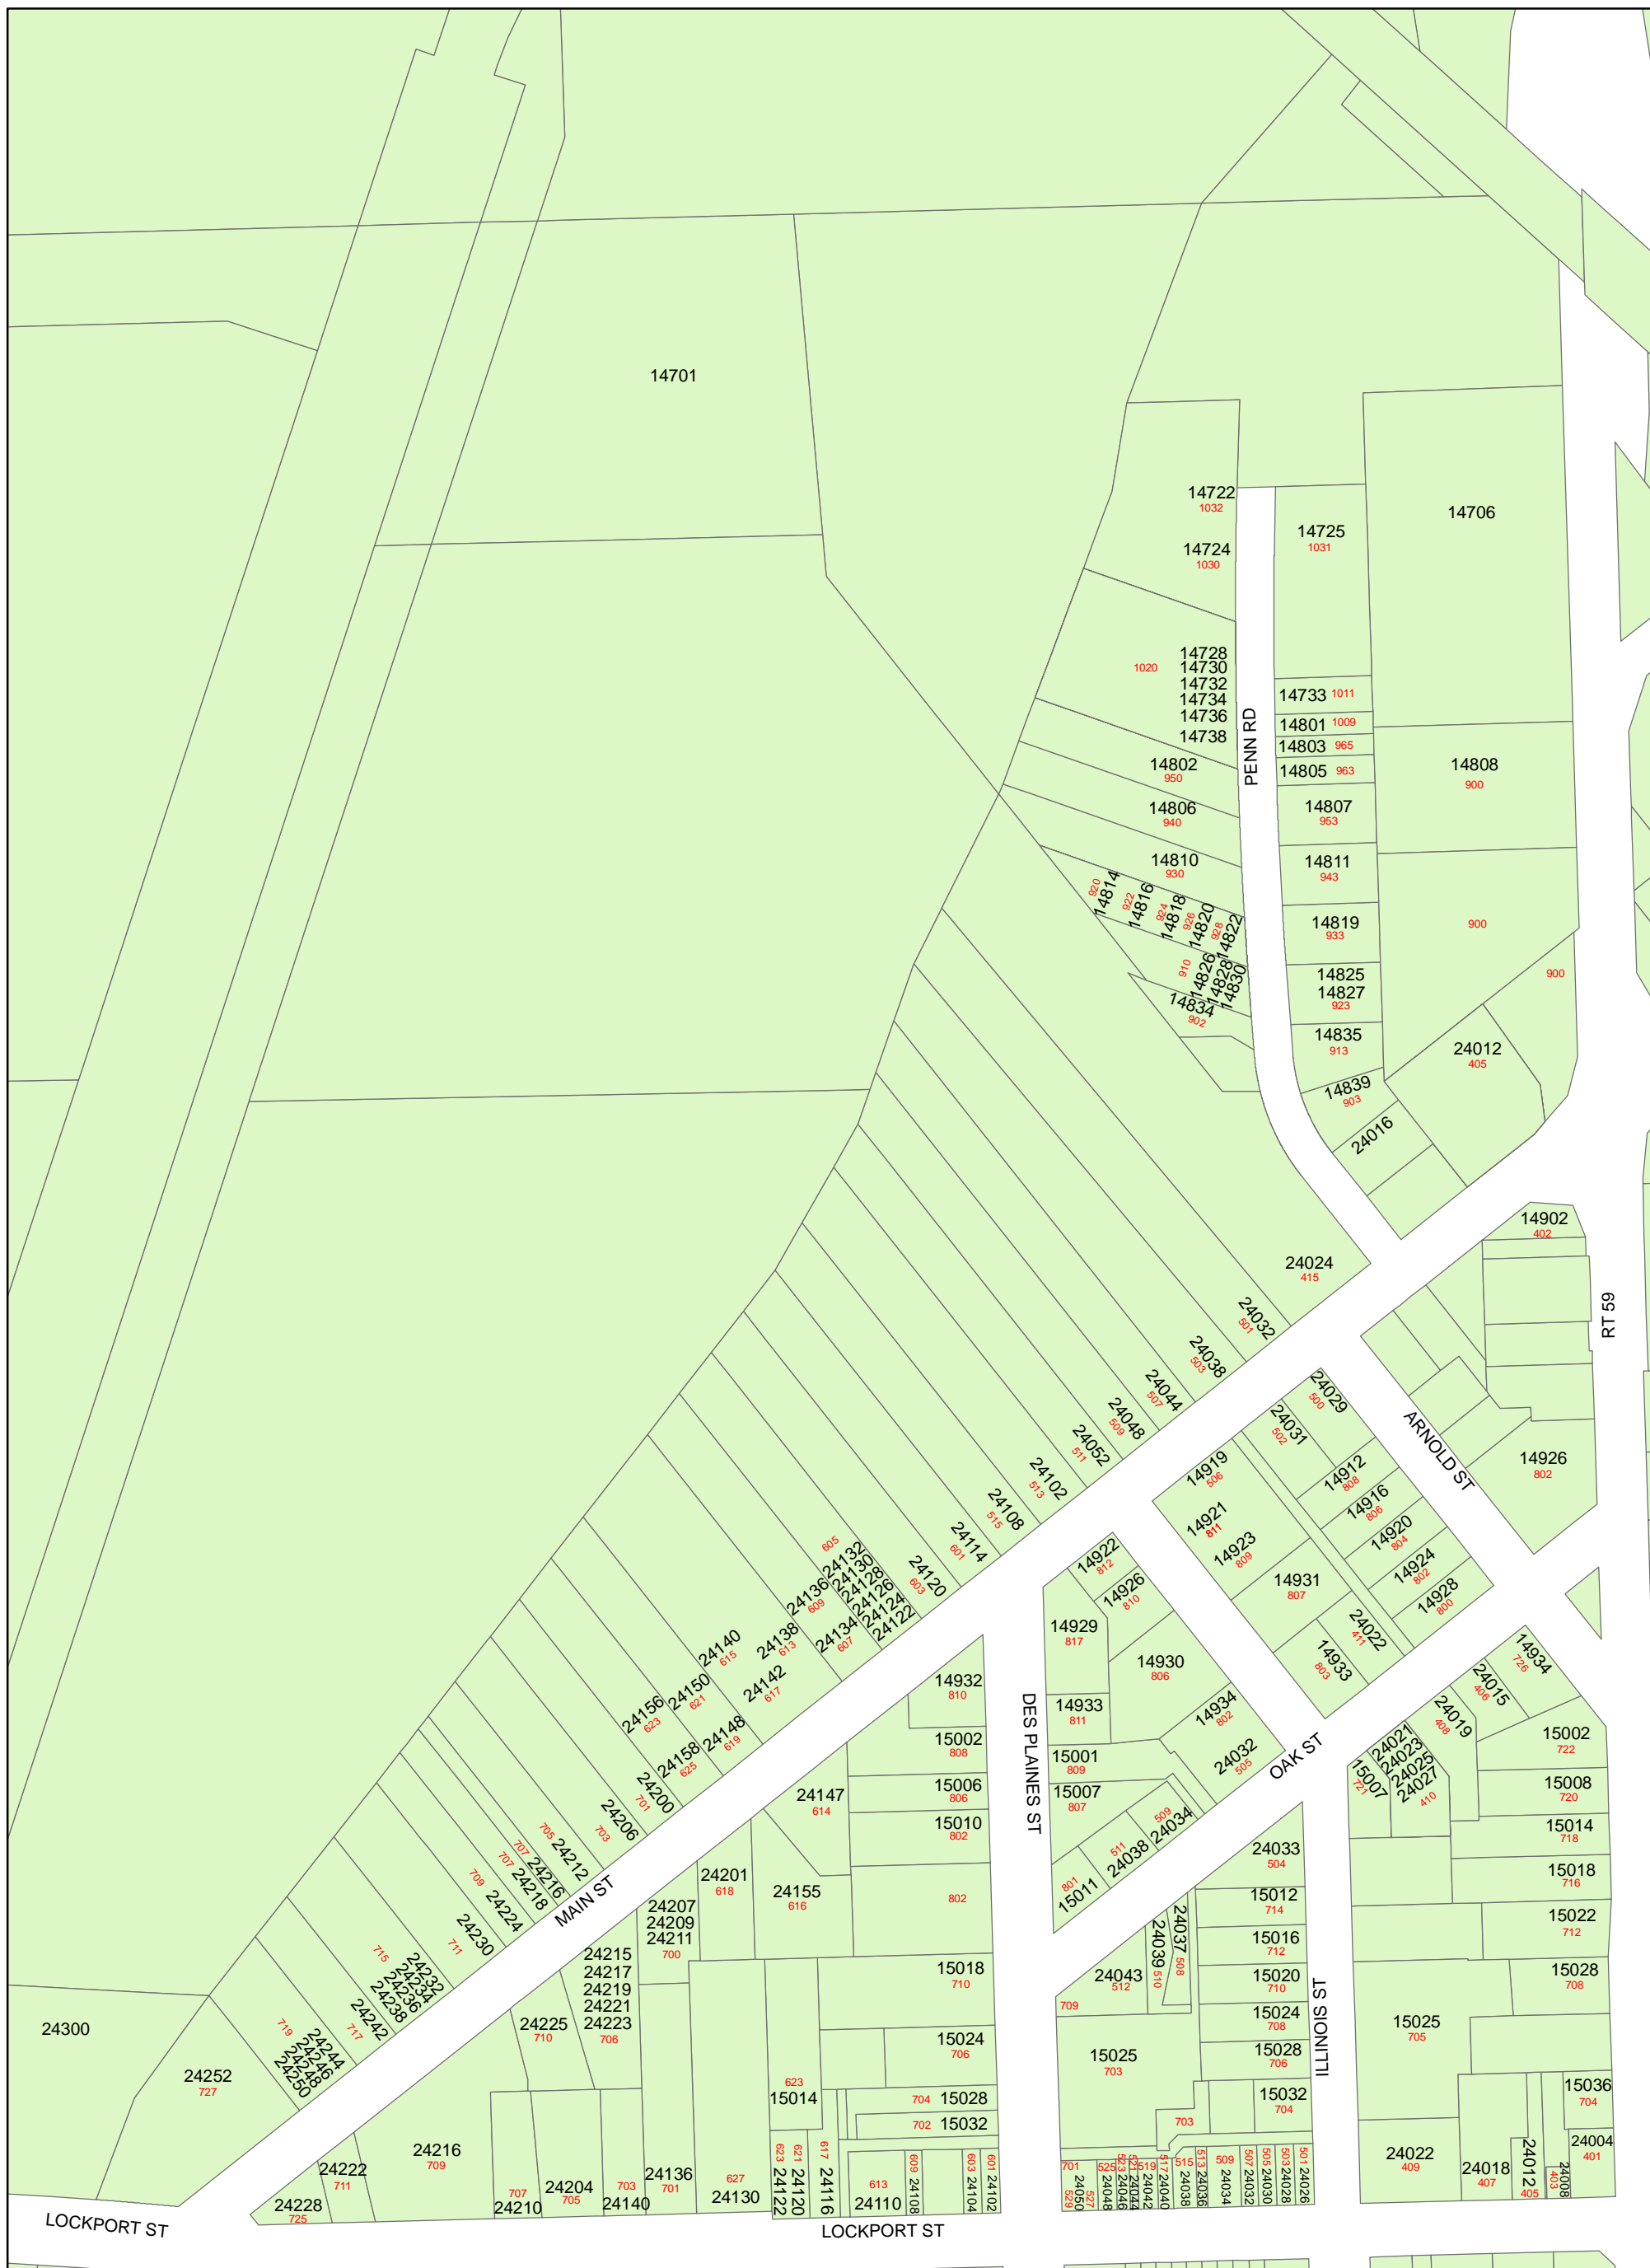

Northwest Quadrant of Downtown Plainfield

Administration Department
GIS Division
August 26, 2009

0 165 330 660 Feet

Legend

New Address

Old Address